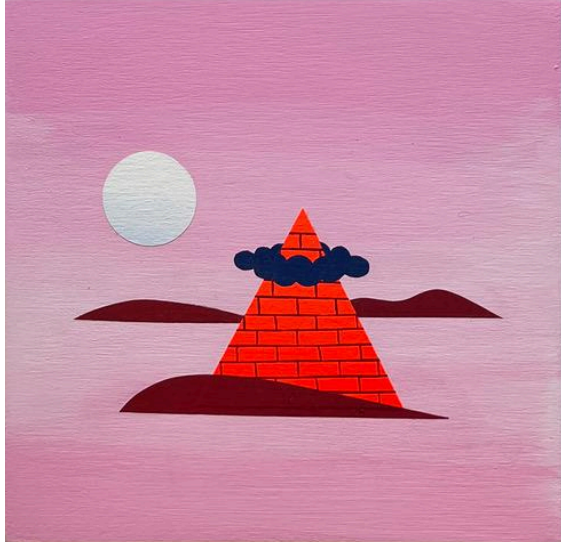

\$1750

OG

Acrylic and collage on panel

12 x 12"

\$1500

SNAKES

Acrylic and collage on panel

10.5 x 10.5", 2025

\$800

*AGE OLD*

Acrylic and collage on panel

6 x 6", 2025

\$500

*SWISH*

Acrylic on Panel

6 x 6", 2025