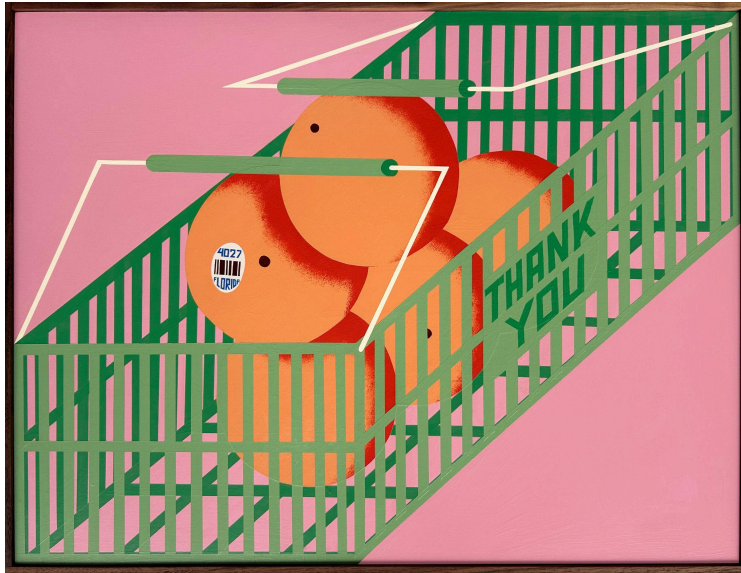

*Family Plot*

Acrylic paint on canvas

8" x 8", 2023

\$250

*Beam*

Acrylic paint on canvas

6" x 6", 2024

\$200

*Button Down*

Acrylic paint on canvas

6" x 6", 2022

\$200

Josh Stover

*Shopping Basket With Grapefruit*  
Acrylic on panel with walnut frame  
18.5 x 24.5"  
\$2,100

*Dinner Party*  
Acrylic on panel with walnut frame  
18.5 x 24.5"  
\$2,100

*Window Seat*

Acrylic on panel with oak frame

20.5" x 20.5"

\$2,000

*Sitting Room*

Acrylic on panel with oak frame

16.5 x 20.5"

\$1,600