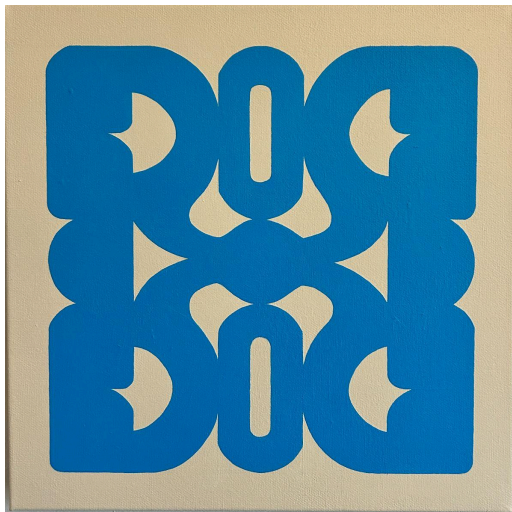

*Paradise*

Acrylic paint on canvas

48" x 108", 2023

\$2500

*Uncharted Waters*

Acrylic paint on canvas

12" x 12", 2024

\$400