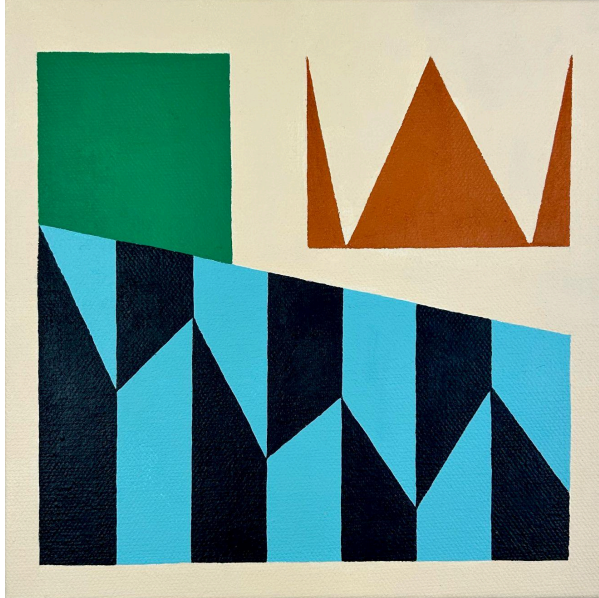

*Paradise*

Acrylic paint on canvas

48" x 108", 2023

\$2500

*Uncharted Waters*

Acrylic paint on canvas

12" x 12", 2024

\$400

*Land Mass*

Acrylic paint on canvas

12" x 12", 2024

\$400

*Flame*

Acrylic paint on canvas

6" x 8", 2024

\$250

*Family Plot*

Acrylic paint on canvas

8" x 8", 2023

\$250

*Beam*

Acrylic paint on canvas

6" x 6", 2024

\$200